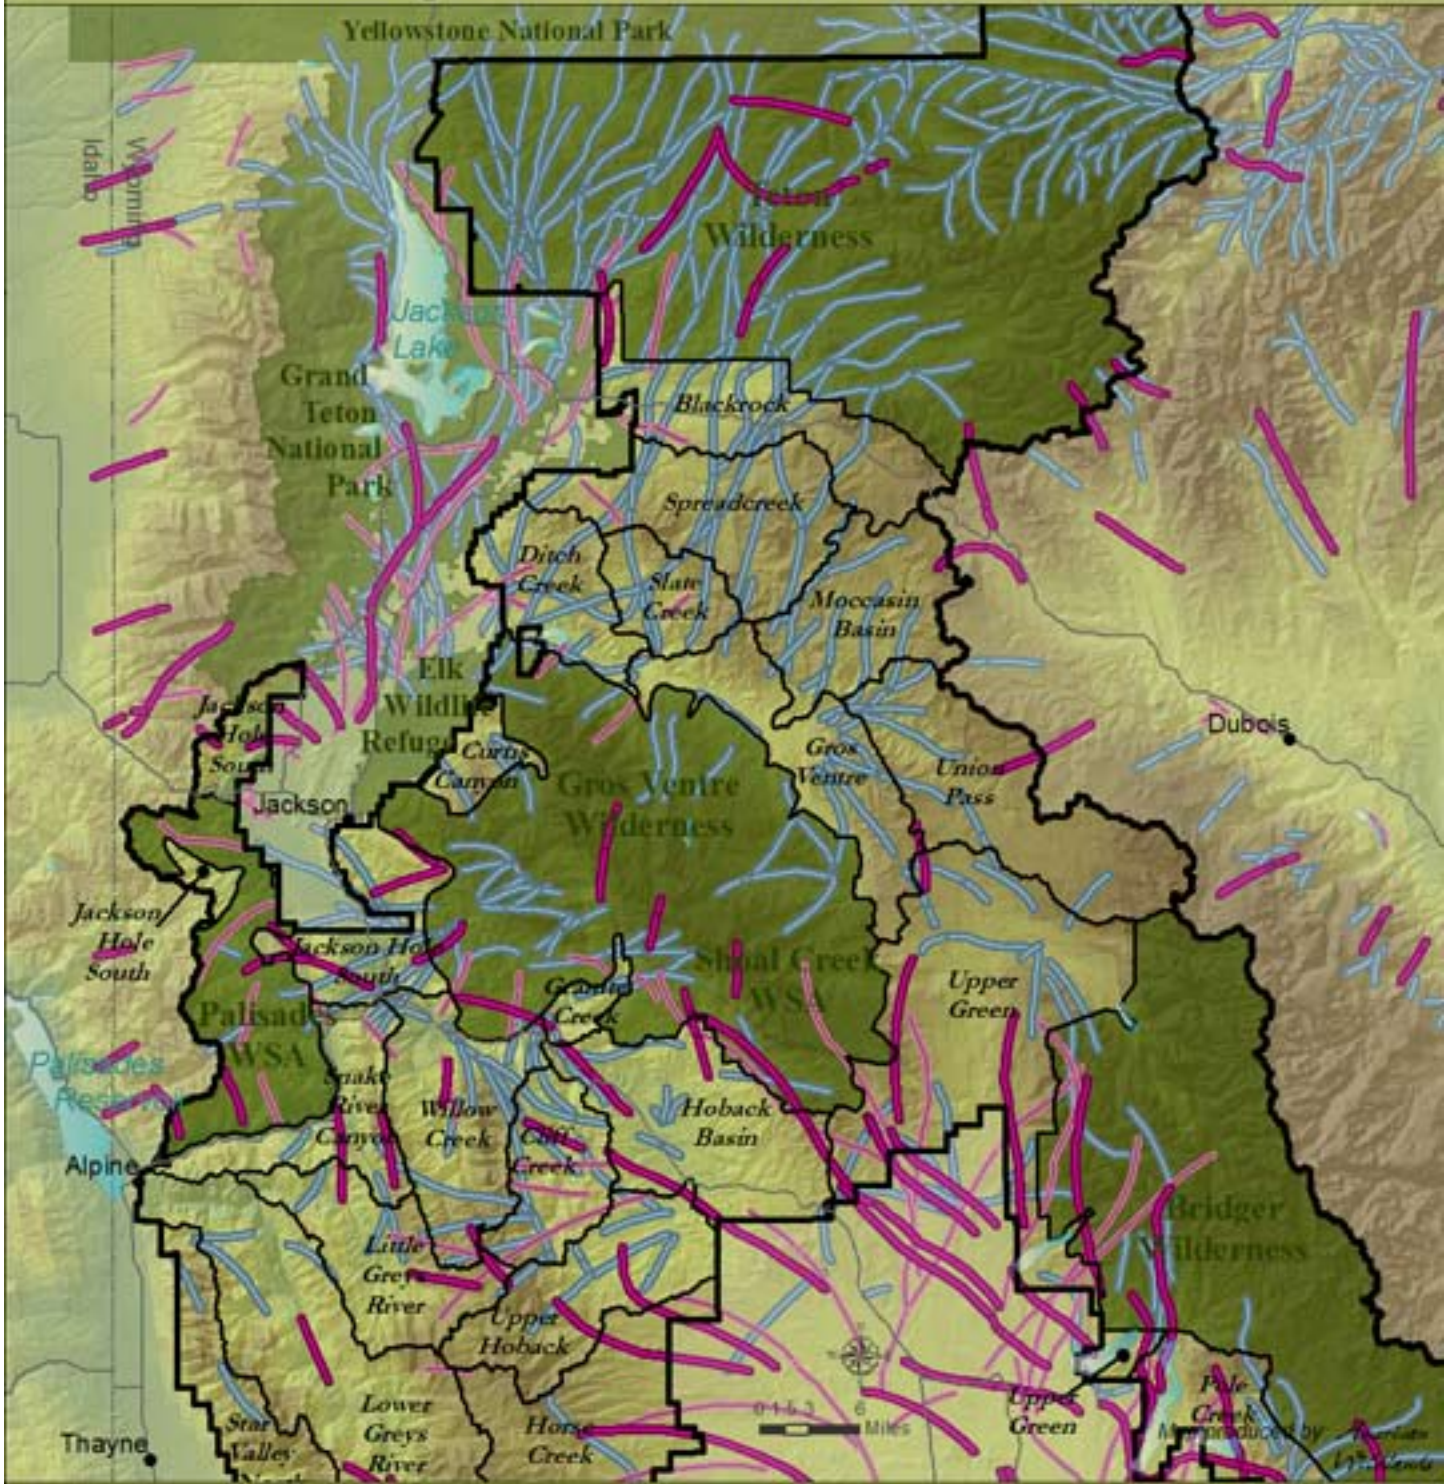

Wildlife Migration Routes

The Bridger-Teton National Forest in Jackson Hole Area

- Wilderness, Parks & Refuge
- BTNF Management Areas
- Elk Migration Routes (2004)
- Moose Migration Routes (2002)
- Mule Deer Migration Routes (2004)