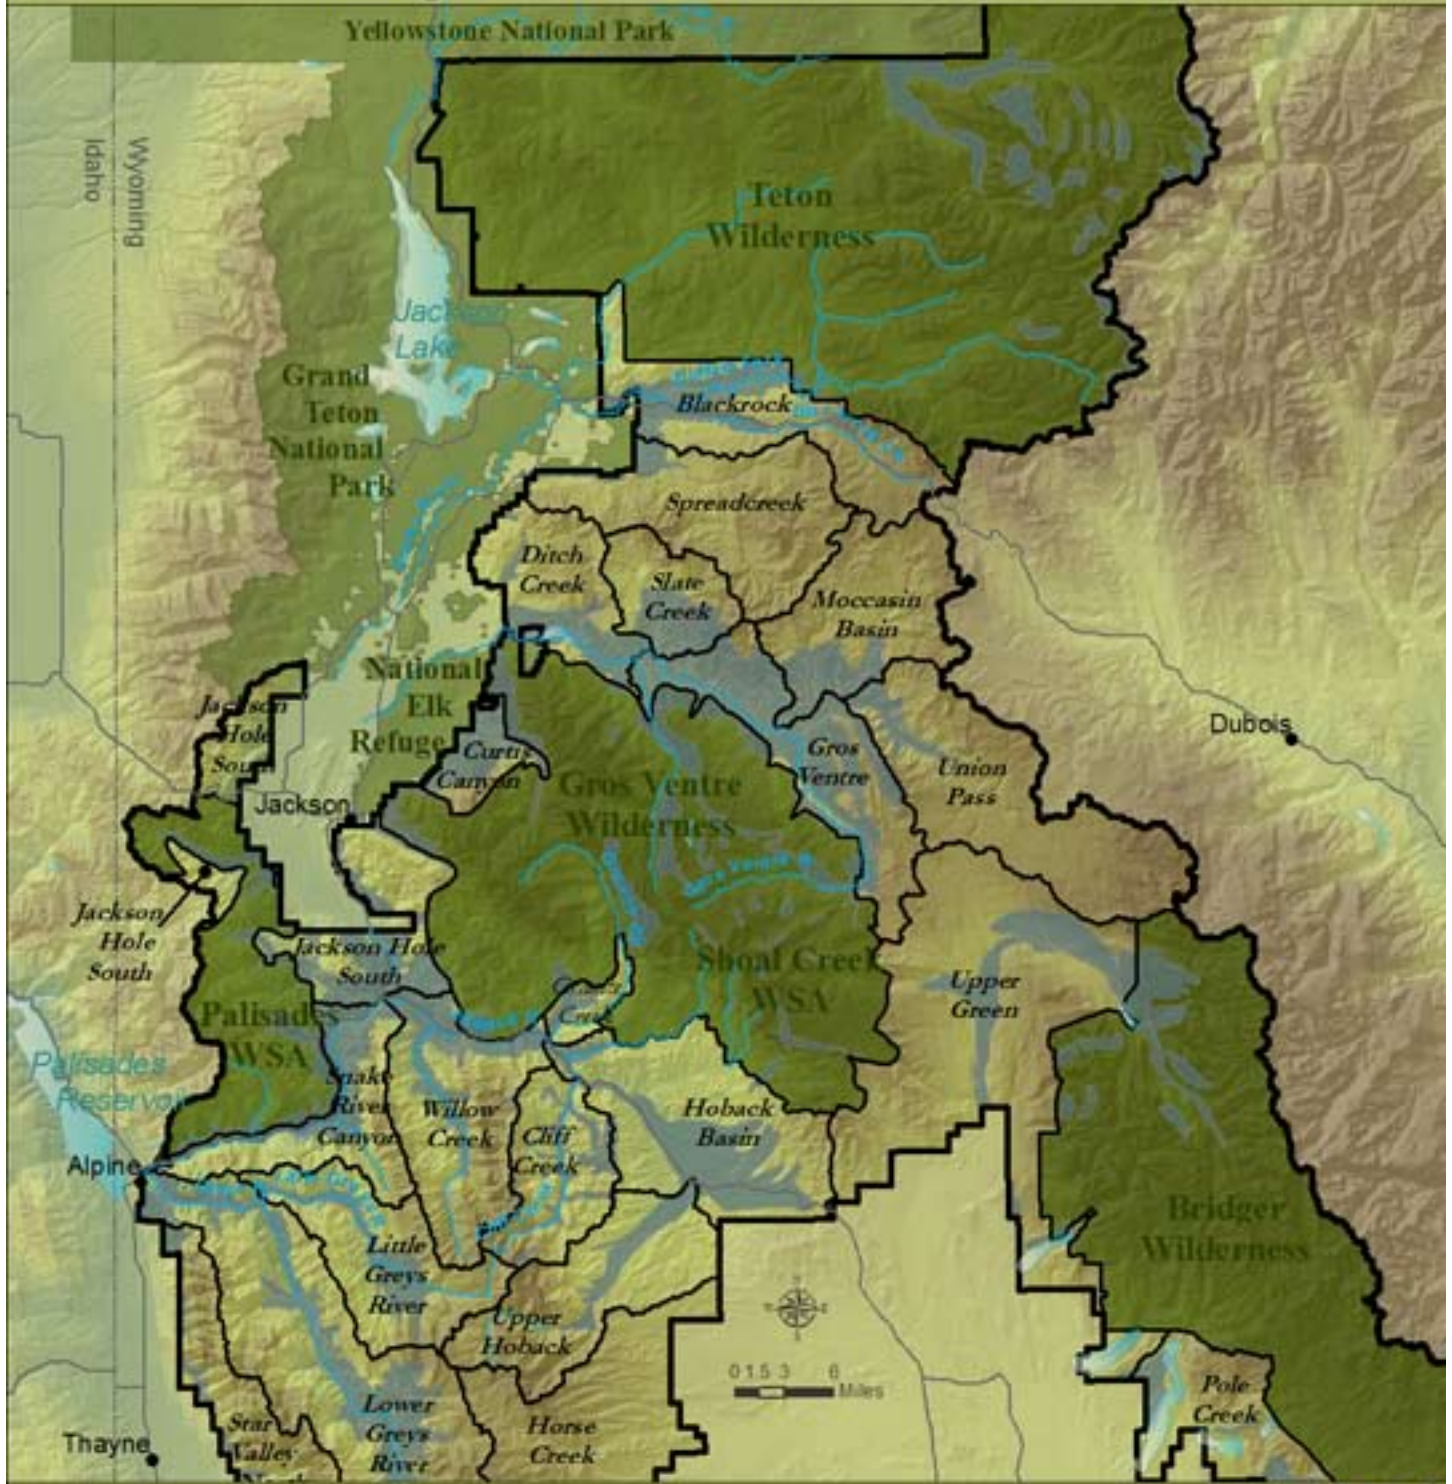

# Crucial Winter Range

## The Bridger-Teton National Forest in Jackson Hole Area

Map produced by  
*American  
Wildlands*