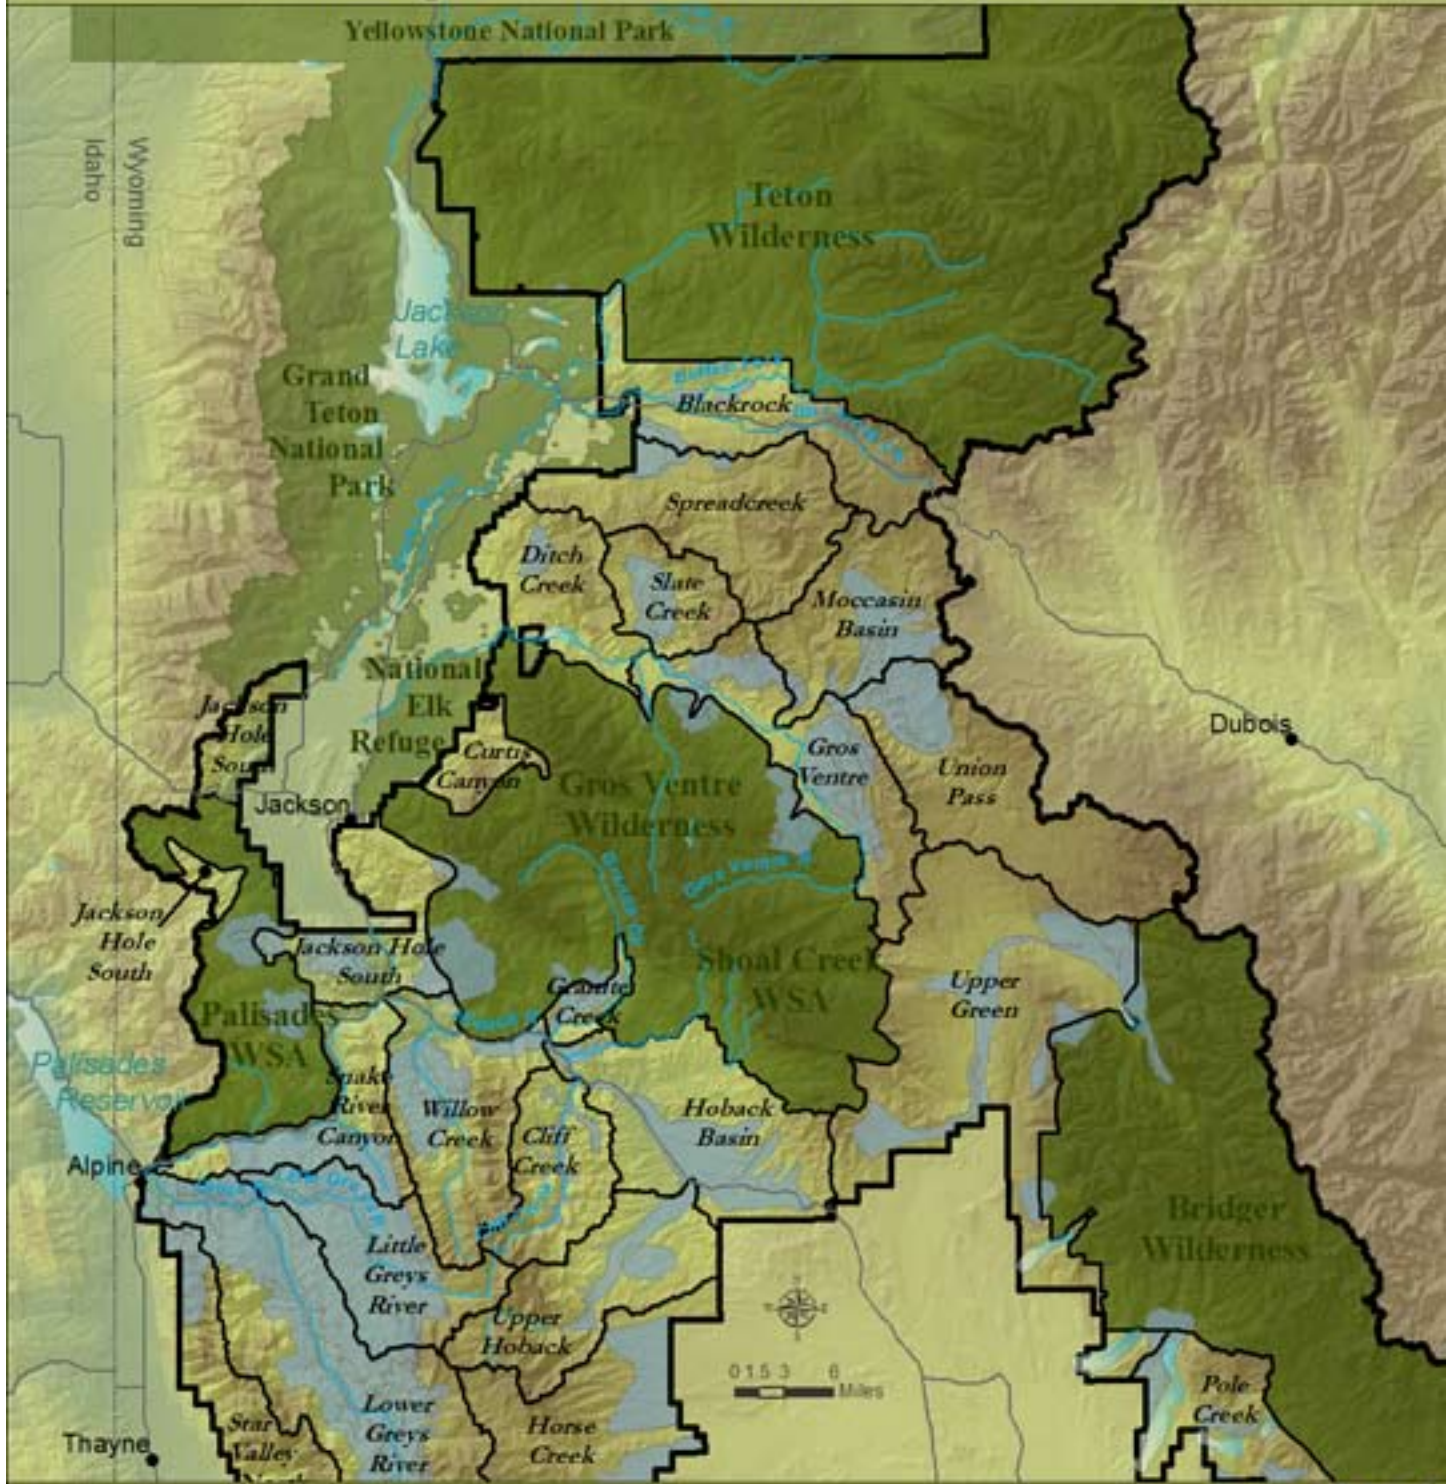

# Wildlife Birthing Areas

## The Bridger-Teton National Forest in Jackson Hole Area

- Wilderness, Parks & Refuge
- BTNF Management Areas
- Eligible Wild & Scenic River
- Wildlife Birthing Areas

Map produced by  
*American  
Wildlands*