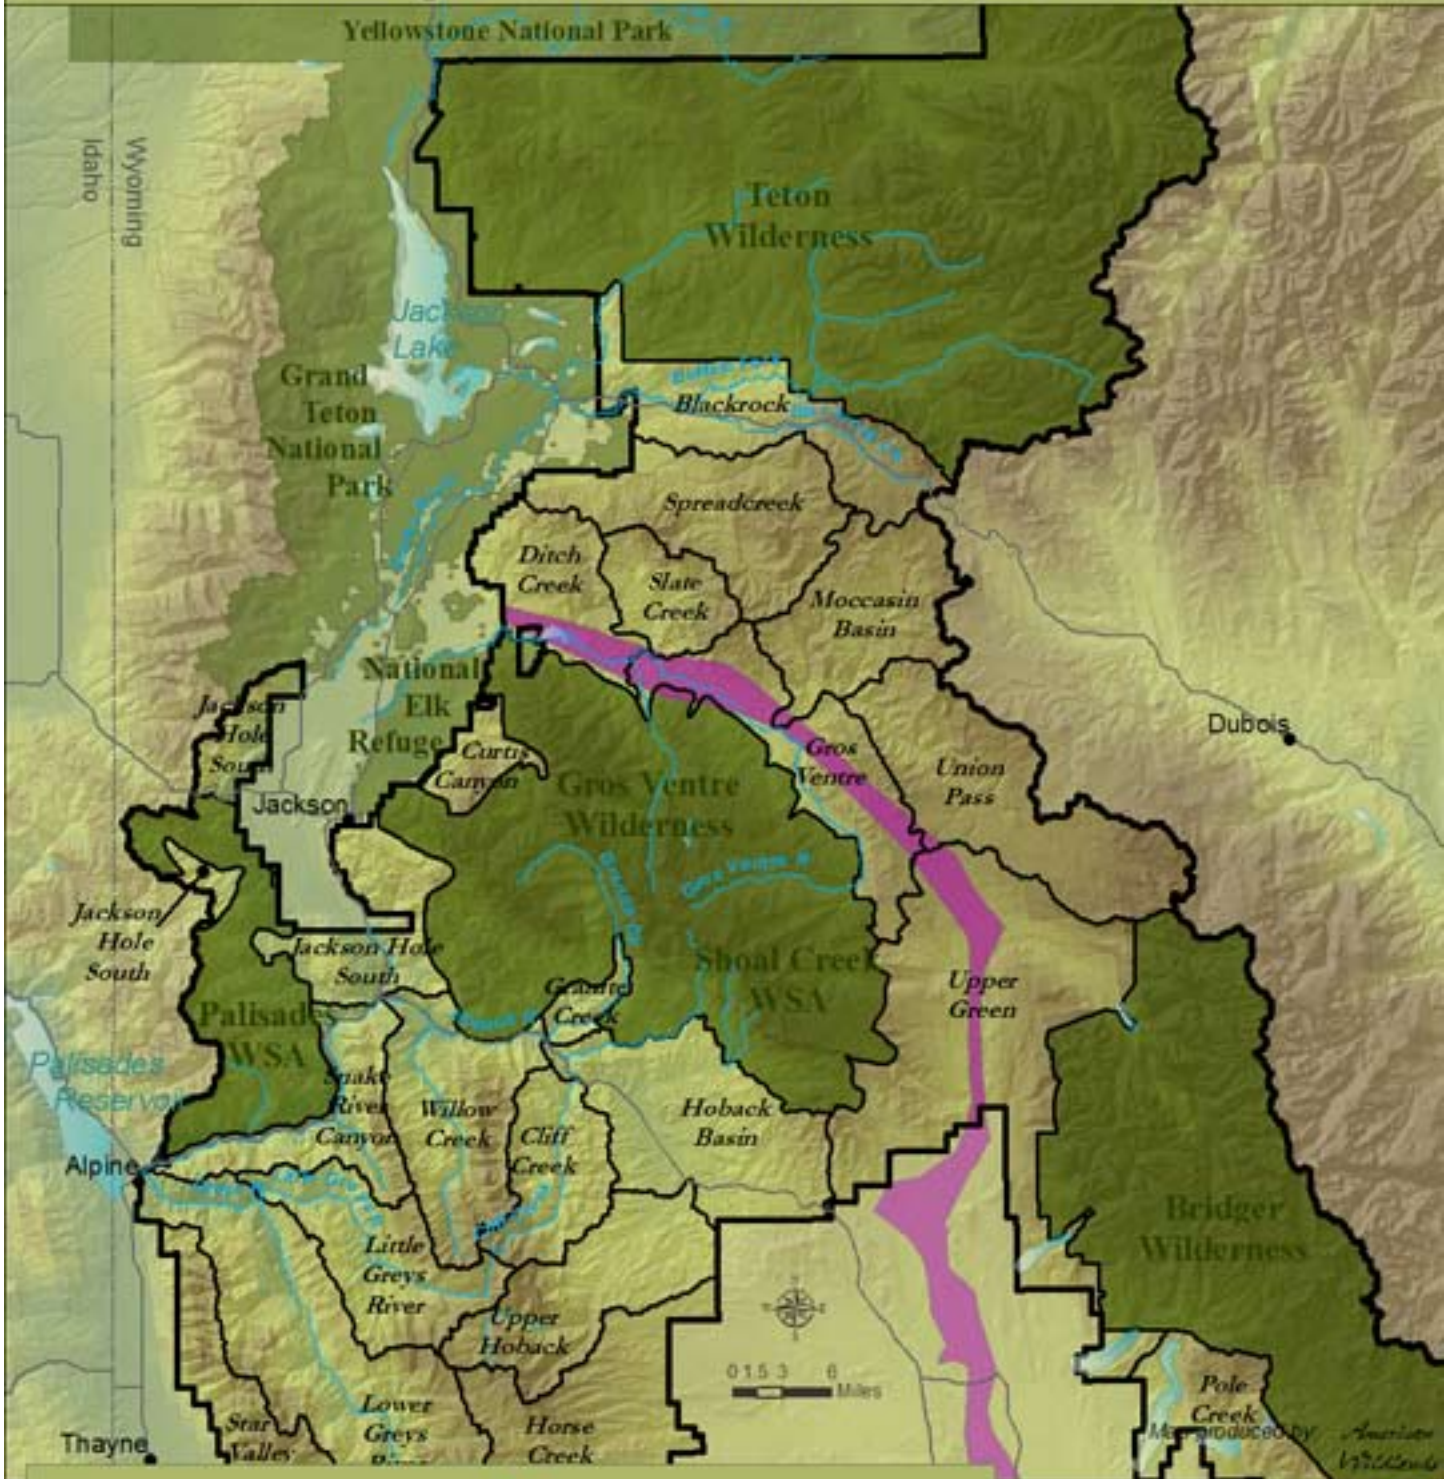

Jackson Hole Pronghorn Migration

The Bridger-Teton National Forest in Jackson Hole Area

- Wilderness, Parks & Refuge
- BTNF Management Areas
- Eligible Wild & Scenic River
- Pronghorn Migration Corridor*

*Source: Spring GTNP Pronghorn Migration Area
Grand Teton National Park / Wildlife Conservation Society Pronghorn Migration Study