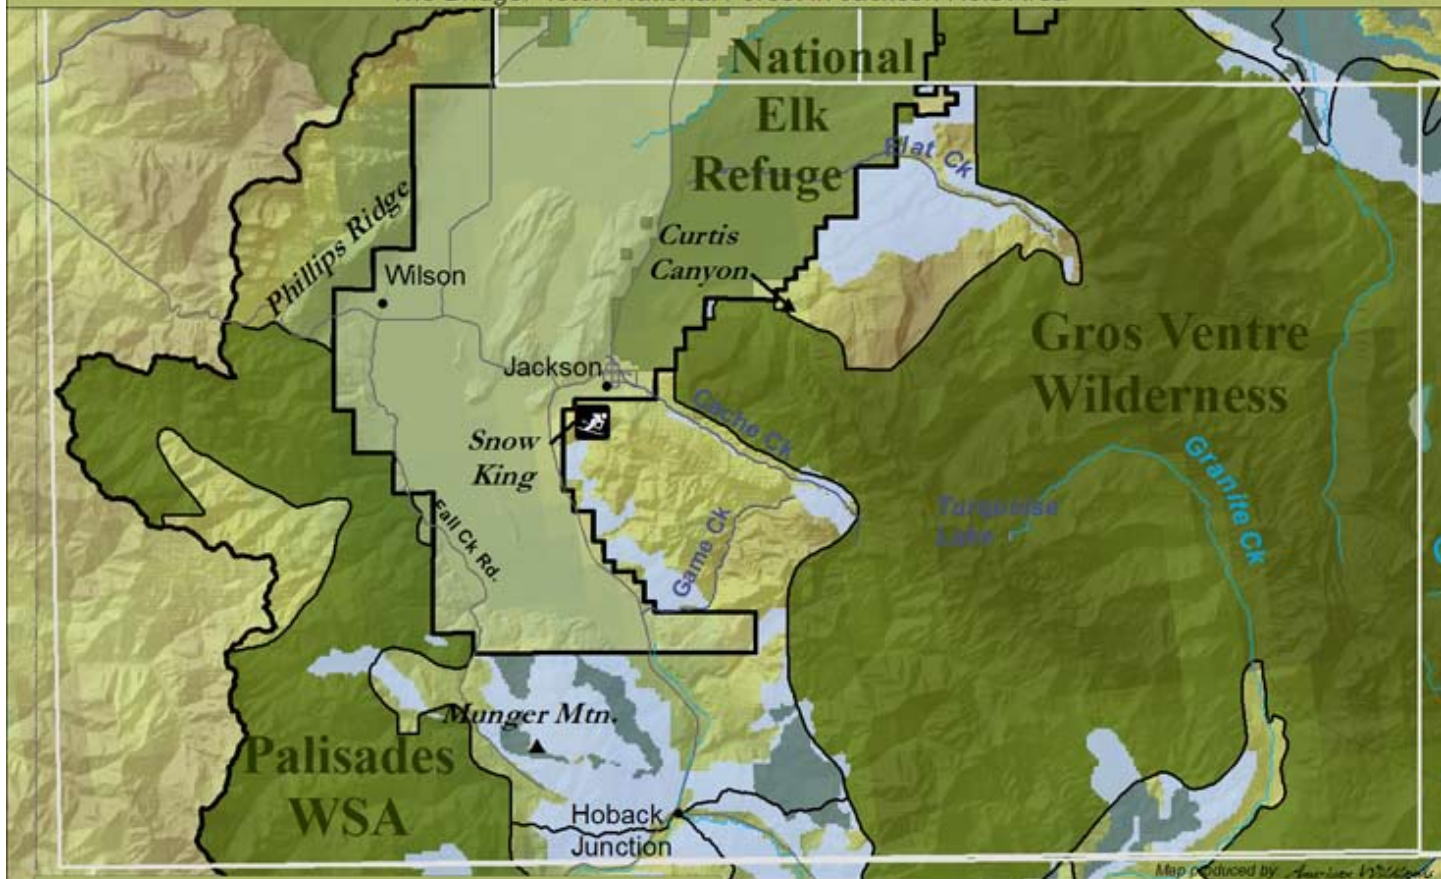

*Cumulative Values/Co-Occurrence Analysis & Western Priority Focus Area*

The Bridger-Teton National Forest in Jackson Hole Area

Map produced by American Wildlands

- Wilderness, Parks & Refuge
- BTNF Management Areas
- Priority Focus Areas
- Eligible Wild & Scenic River
- Cumulative Value Areas\*
- 2 of 3
- 3 of 3

\* Cumulative Value Areas are based on the co-occurrence of the following three values: Roadless Areas, Wildlife Birthing Areas, and Crucial Winter Range