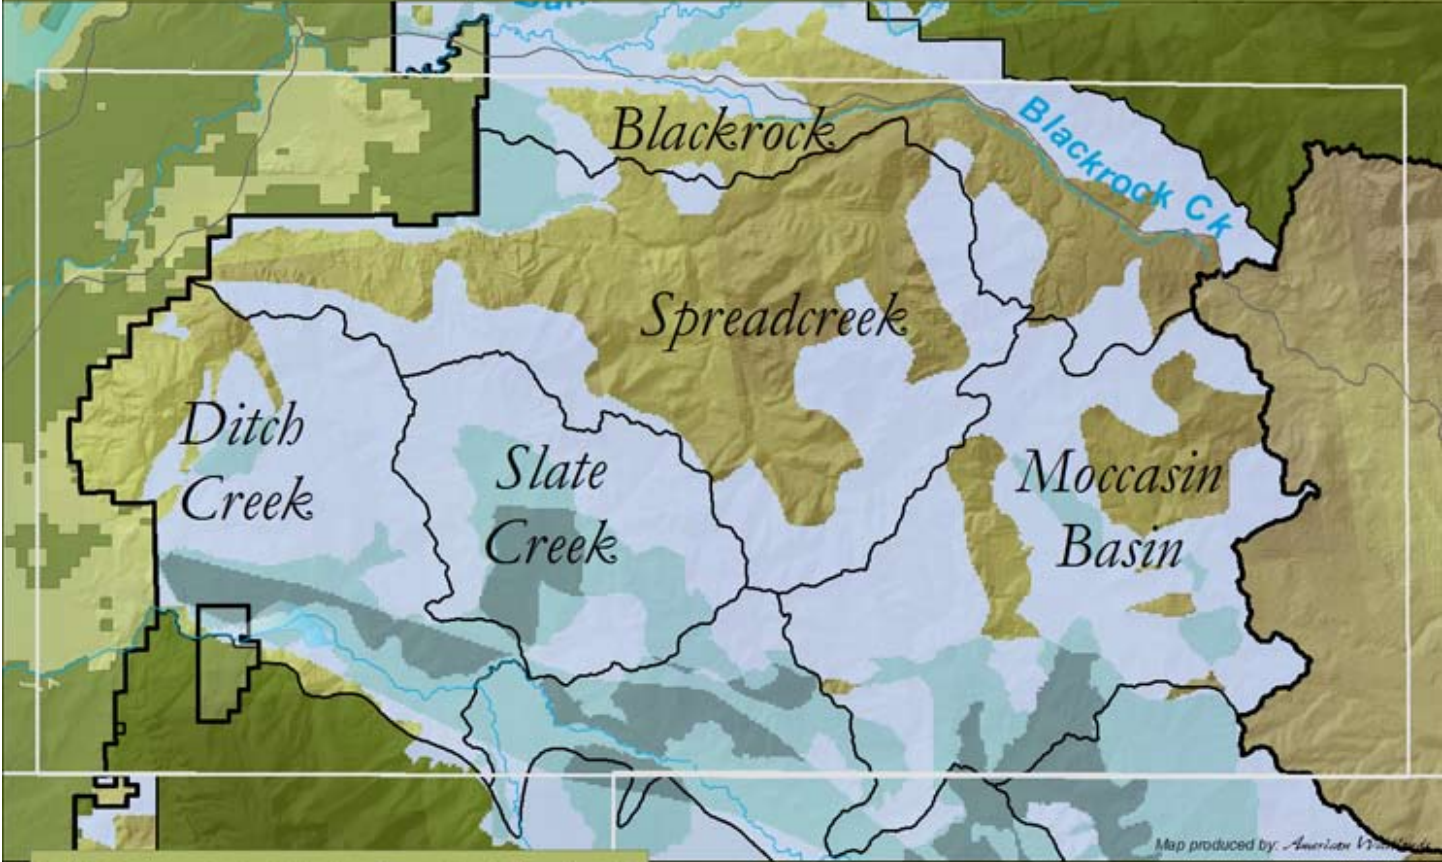

Cumulative Values/Co-Occurrence Analysis & Northern Priority Focus Area
 The Bridger-Teton National Forest in Jackson Hole Area

	Wilderness, Parks & Refuge		Cumulative Value Areas*
	BTNF Management Areas		2 of 5
	Priority Focus Areas		3 of 5
	Eligible Wild & Scenic River		4 of 5

* Cumulative Value Areas are based on the co-occurrence of the following five values:
 Grizzly Bear Distribution Area,
 JH Pronghorn Migration Area,
 Roadless Areas, Wildlife Batching Areas, and Crucial Winter Range